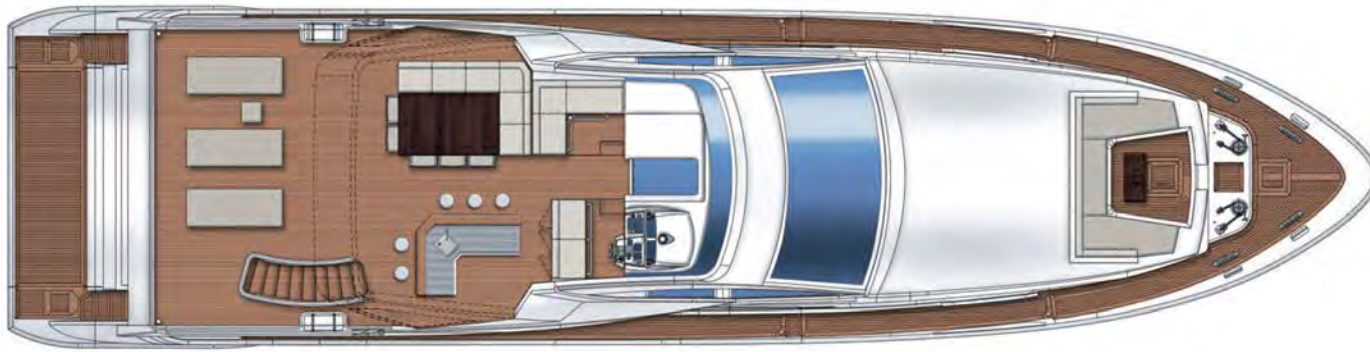

MEMORIES TOO GA