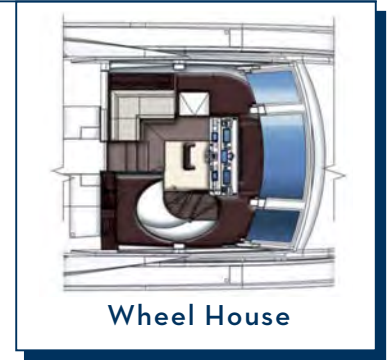

FLYBRIDGE / SUN DECK

Wheel House